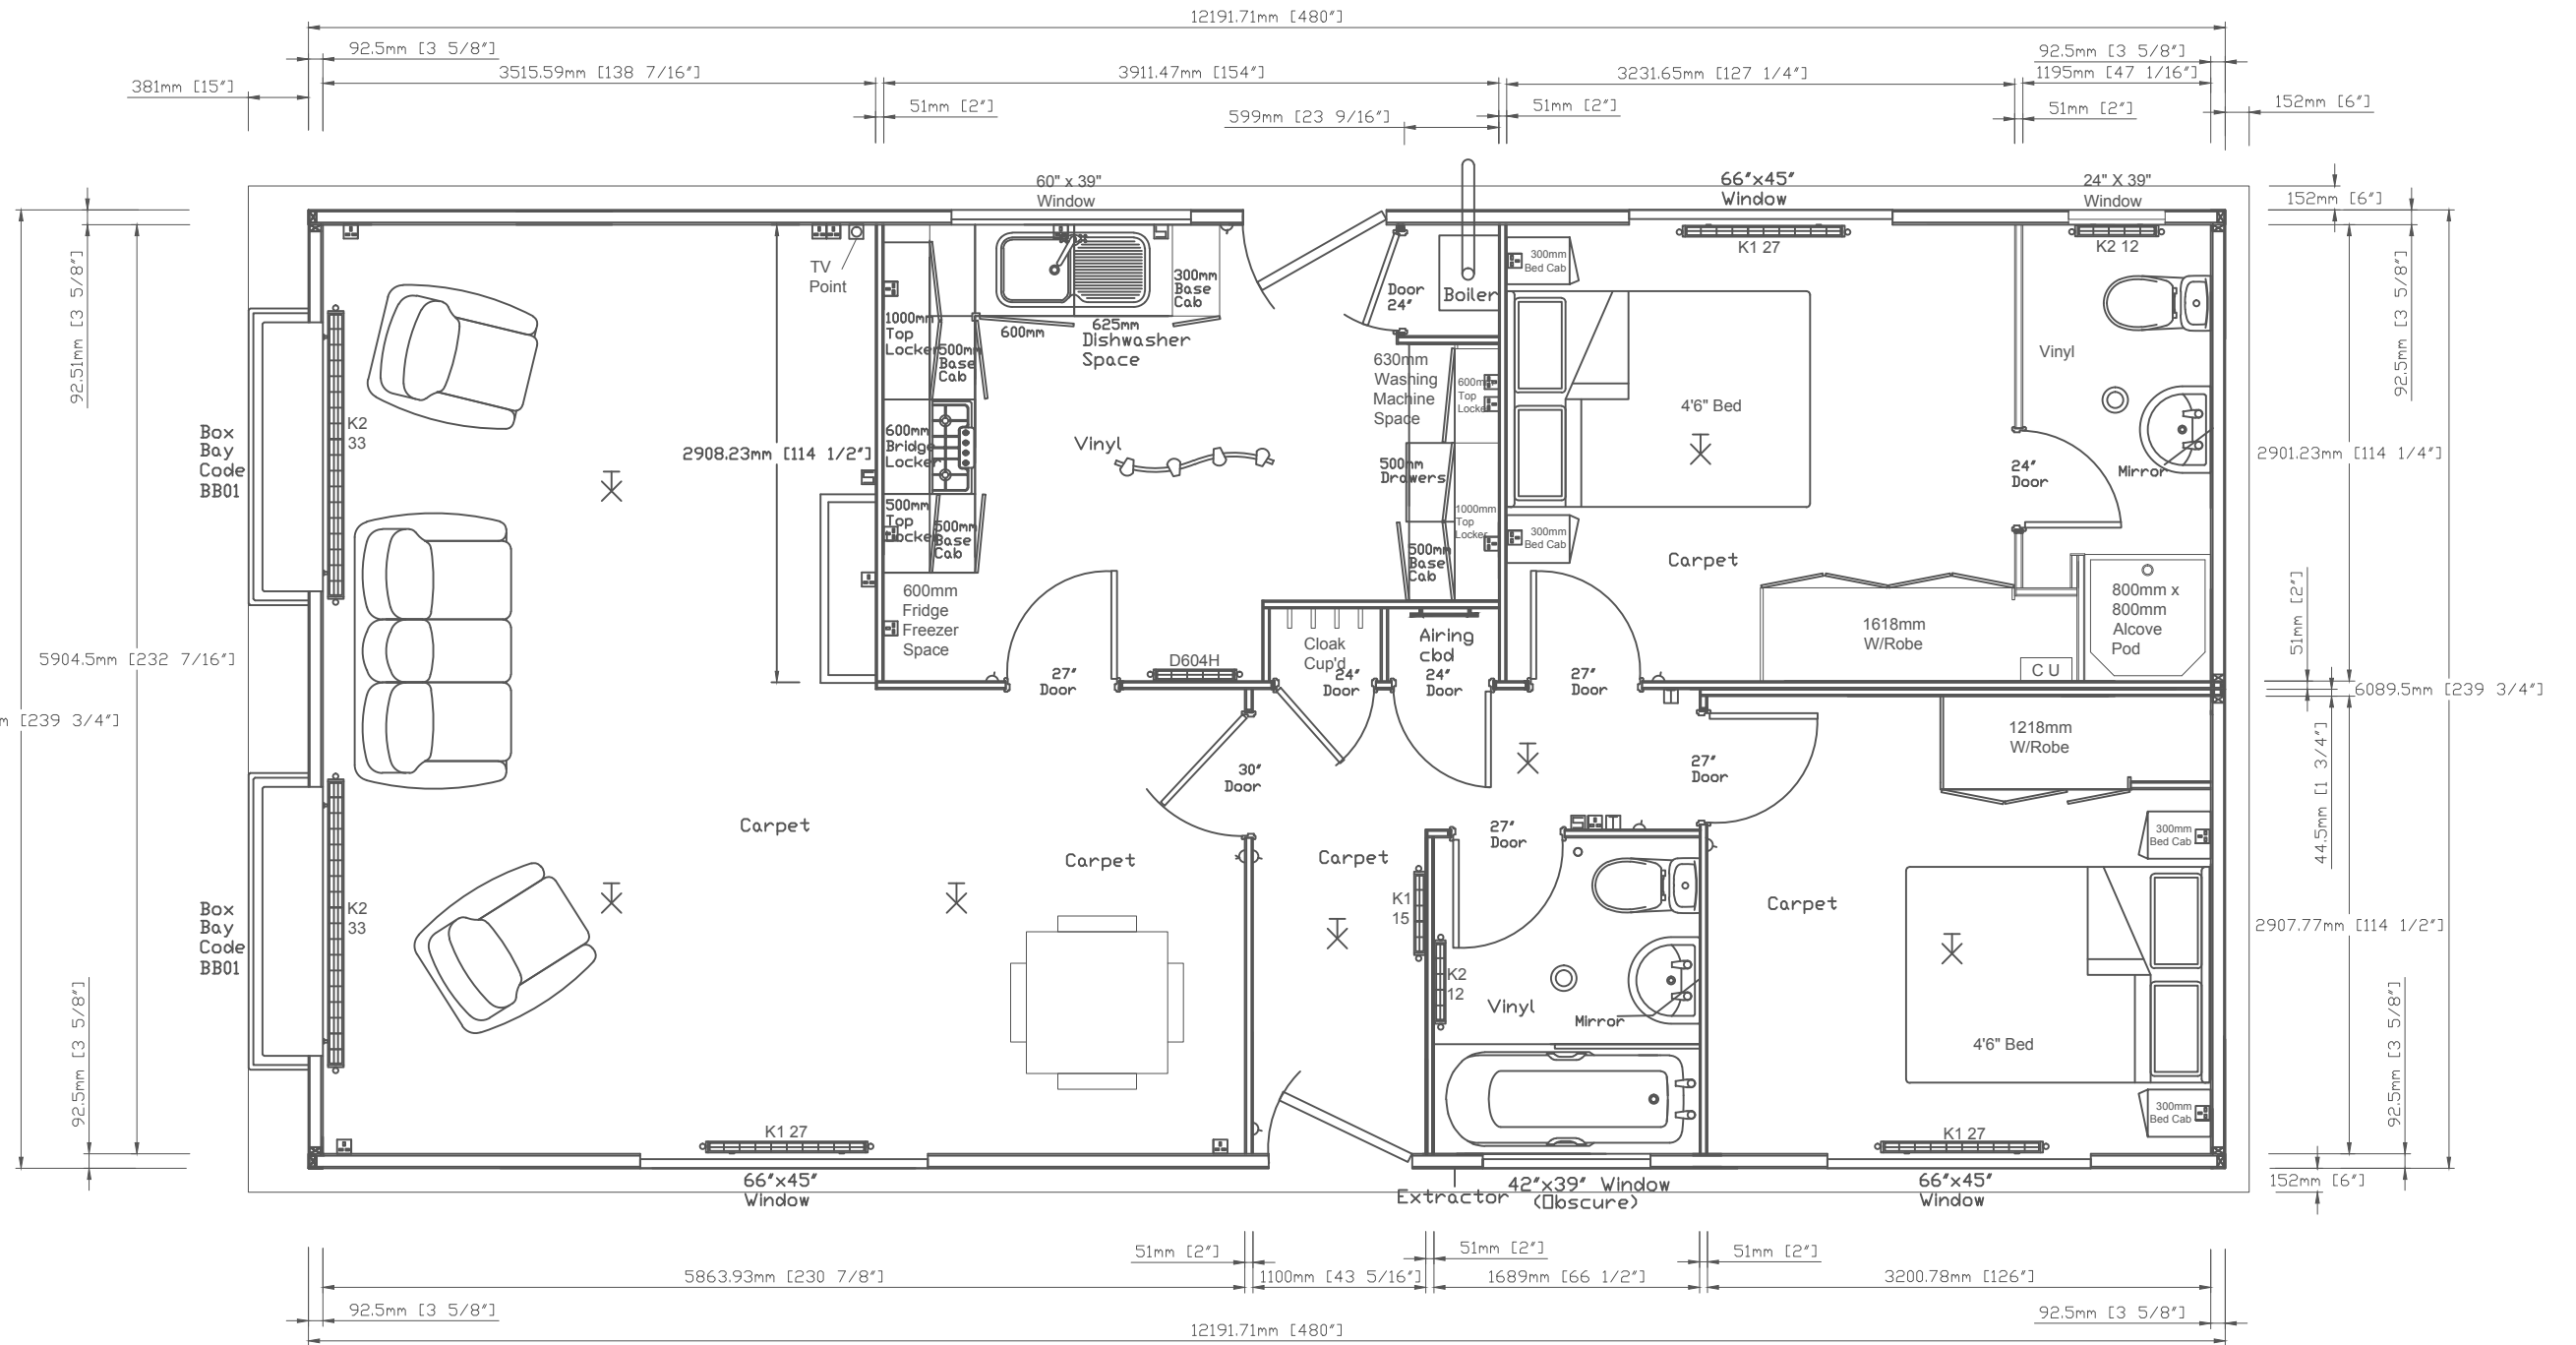

Rooms	Length	Width
Lounge	11'7"	19'5"
Kitchen	12'10"	9'7"
Diner	7'9"	9'7"
Bathroom	5'7"	6'7"
En suite	4'	9'7"
Bedroom 1	10'8"	9'7"
Bedroom 2	10'6"	9'7"

Legend			
^	Light Switch	+	Exterior Tap
o	Pull Cord Switch	□	TV Point
⊗	Batten Holder	□	Phone Point
⊙	Globe Light	□	Thermostat
⊕	Exterior Light	□	CO Alarm
⊙	Downlight	□	Smoke Alarm
⊕	Single Socket	□	Consumer Unit
⊕	Double Socket	□	Radiator
⊕	Spur Socket	□	Exterior Meter Box